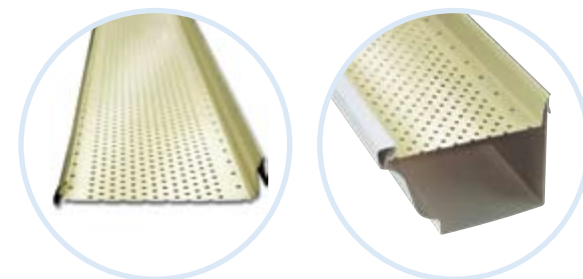

 **LEAF RELIEF®**
GUTTER PROTECTION THAT REALLY WORKS
by PLY GEM

THE MOST EFFECTIVE PATENTED DESIGN

Leaf Relief® by Ply Gem is more effective than other types of gutter protection at keeping natural debris, such as leaves, twigs and pine needles, from blocking your gutters.

- If the product is defective, we will repair or replace it.
- The products are covered for 10 years.
- Leaf Relief by Ply Gem will keep gutters from overflowing due to internal gutter clogging.

See warranty for complete details. If you have additional questions about your warranty, just give us a call at 800-587-1339.

PRODUCT COMPARISON

PRODUCT COMPARISON	Installed price	100% debris* efficiency	Fits all roof slopes and never requires gutter repositioning	Virtually invisible from the ground	Never caves in	Pest resistant (birds/squirrels)
LEAF RELIEF®	\$\$	✓	✓	✓	✓	✓
Gutter Helmet®	\$\$\$\$				✓	✓
Gutter Topper®	\$\$\$\$				✓	✓
Waterloov®	\$\$\$				✓	✓
Waterfall®	\$\$					

*Observation; Architectural testing (twigs) 3/03

IT'S GUTTER PROTECTION THAT REALLY WORKS.

Leaf Relief® by Ply Gem can drain 29.7" of rainfall an hour—that's more than the highest rainfall ever recorded (Holt, Missouri 1947 at 12") in one hour. Leaf Relief® is not only the most effective gutter protection system on the market, it is also the most invisible. Leaf Relief® lays flat and fits snugly on top of your gutter.